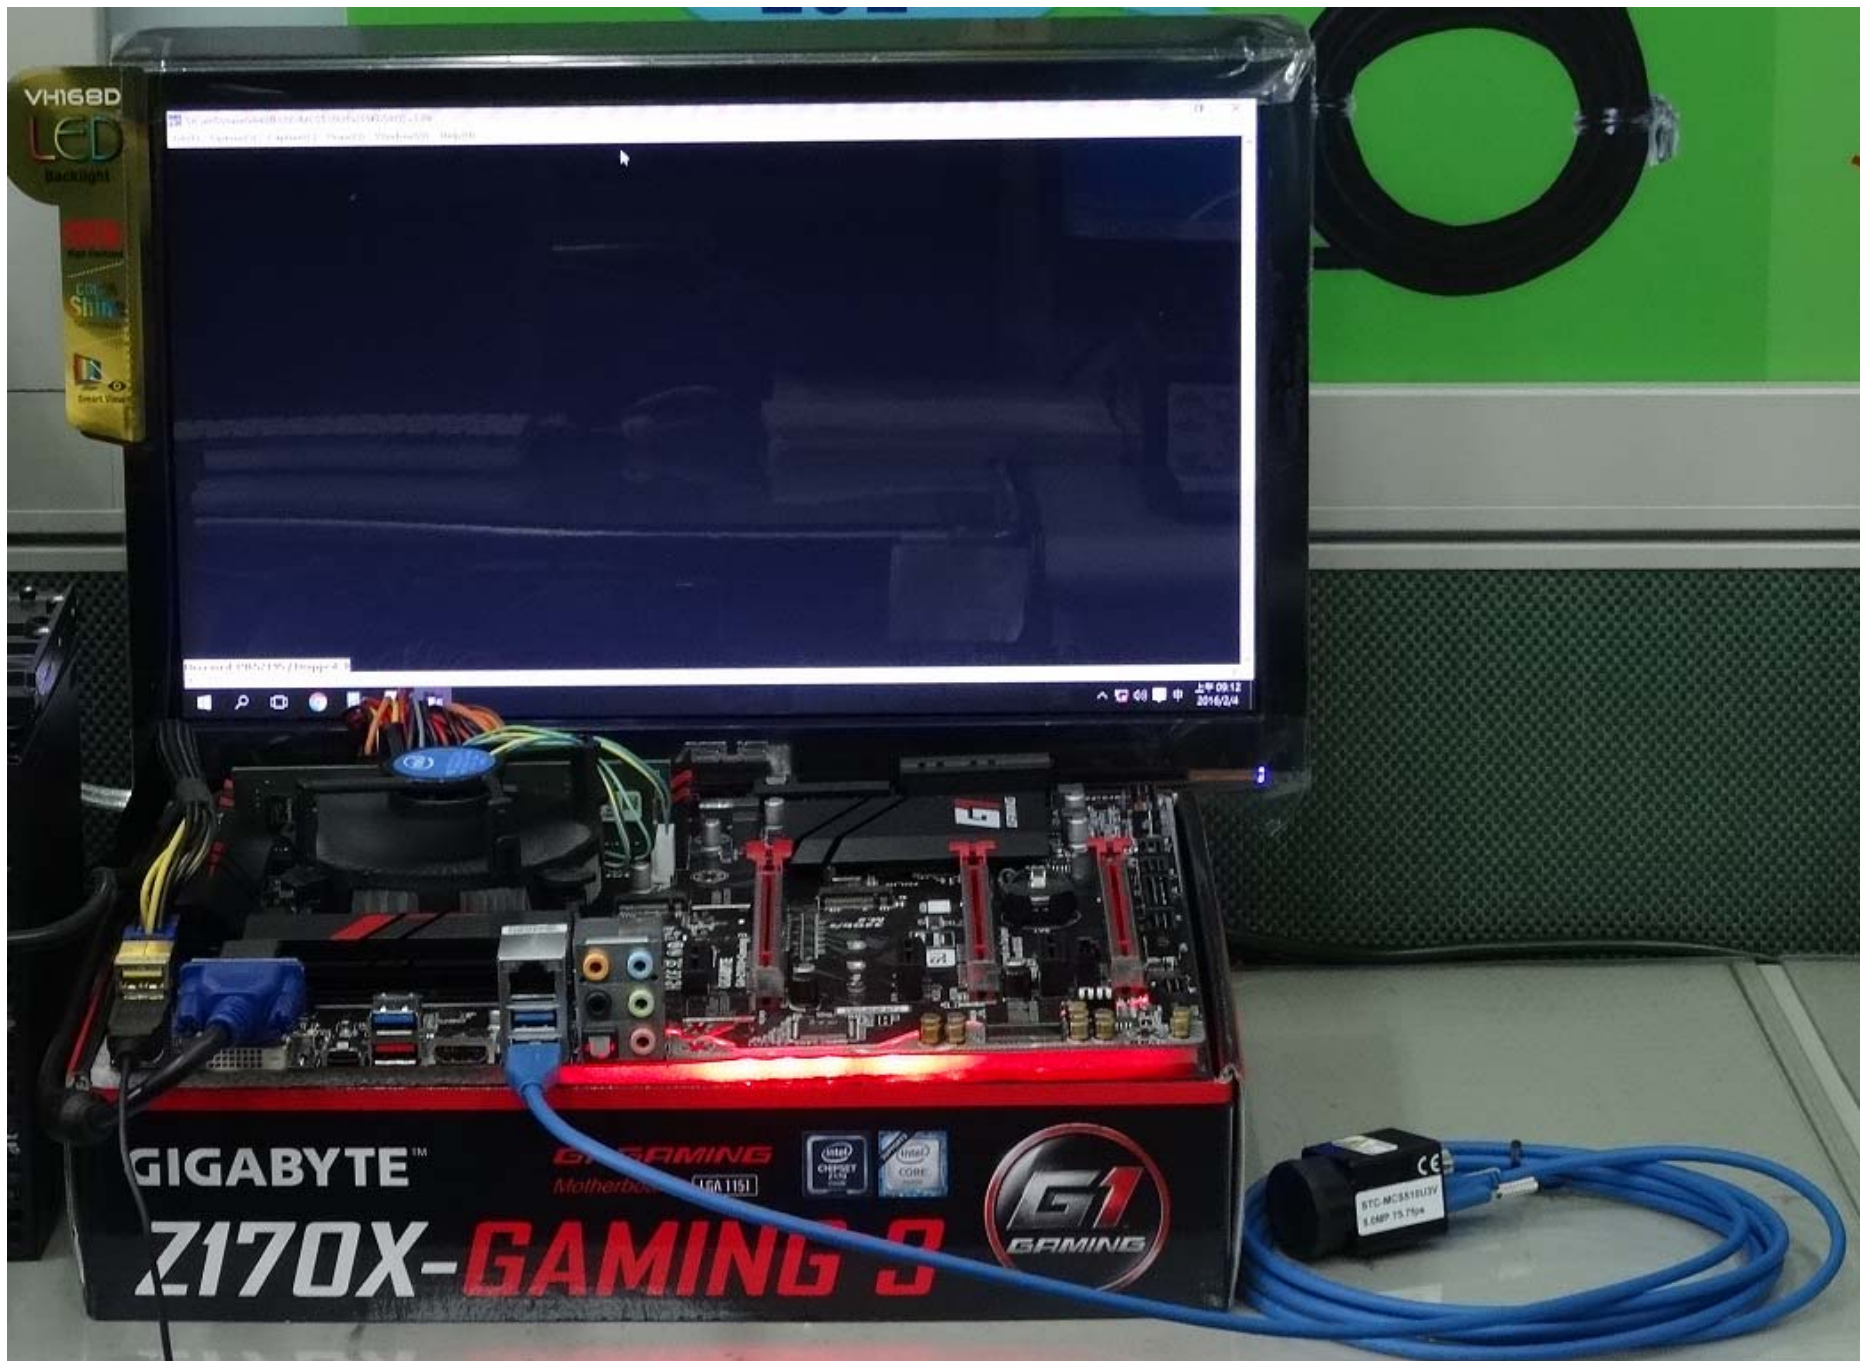

## Test Report

Model : CBL-USPD302MBS-3m  
Camera Brand Name : SENTECH

Ver : 1.0

Date : 2016/2/4

### Test Platform

Type	PC		
Model	GIGABYTE GA-Z170X-Gaming 3		
OS	Windows 10 Pro 64-bit		
CPU	Intel Core i5-6400		
HDD	SATA III 1TB		
RAM	DDR4 4GB		
USB 3.0	PCH 6 Ports(Intel Z170 Native)		

Tested Camera : STC-MCS510U3V

Tested time : 72h

VH168D  
LED  
Backlight

GIGABYTE™  
Z170X-GAMING 3

G1 GAMING  
Motherboard

LGA 1151

StCamSWare(x64)[0] [STC-MCS510U3V15K6581]] v3.09

File(F) Option(O) Capture(C) Draw(D) Window(W) Help(H)