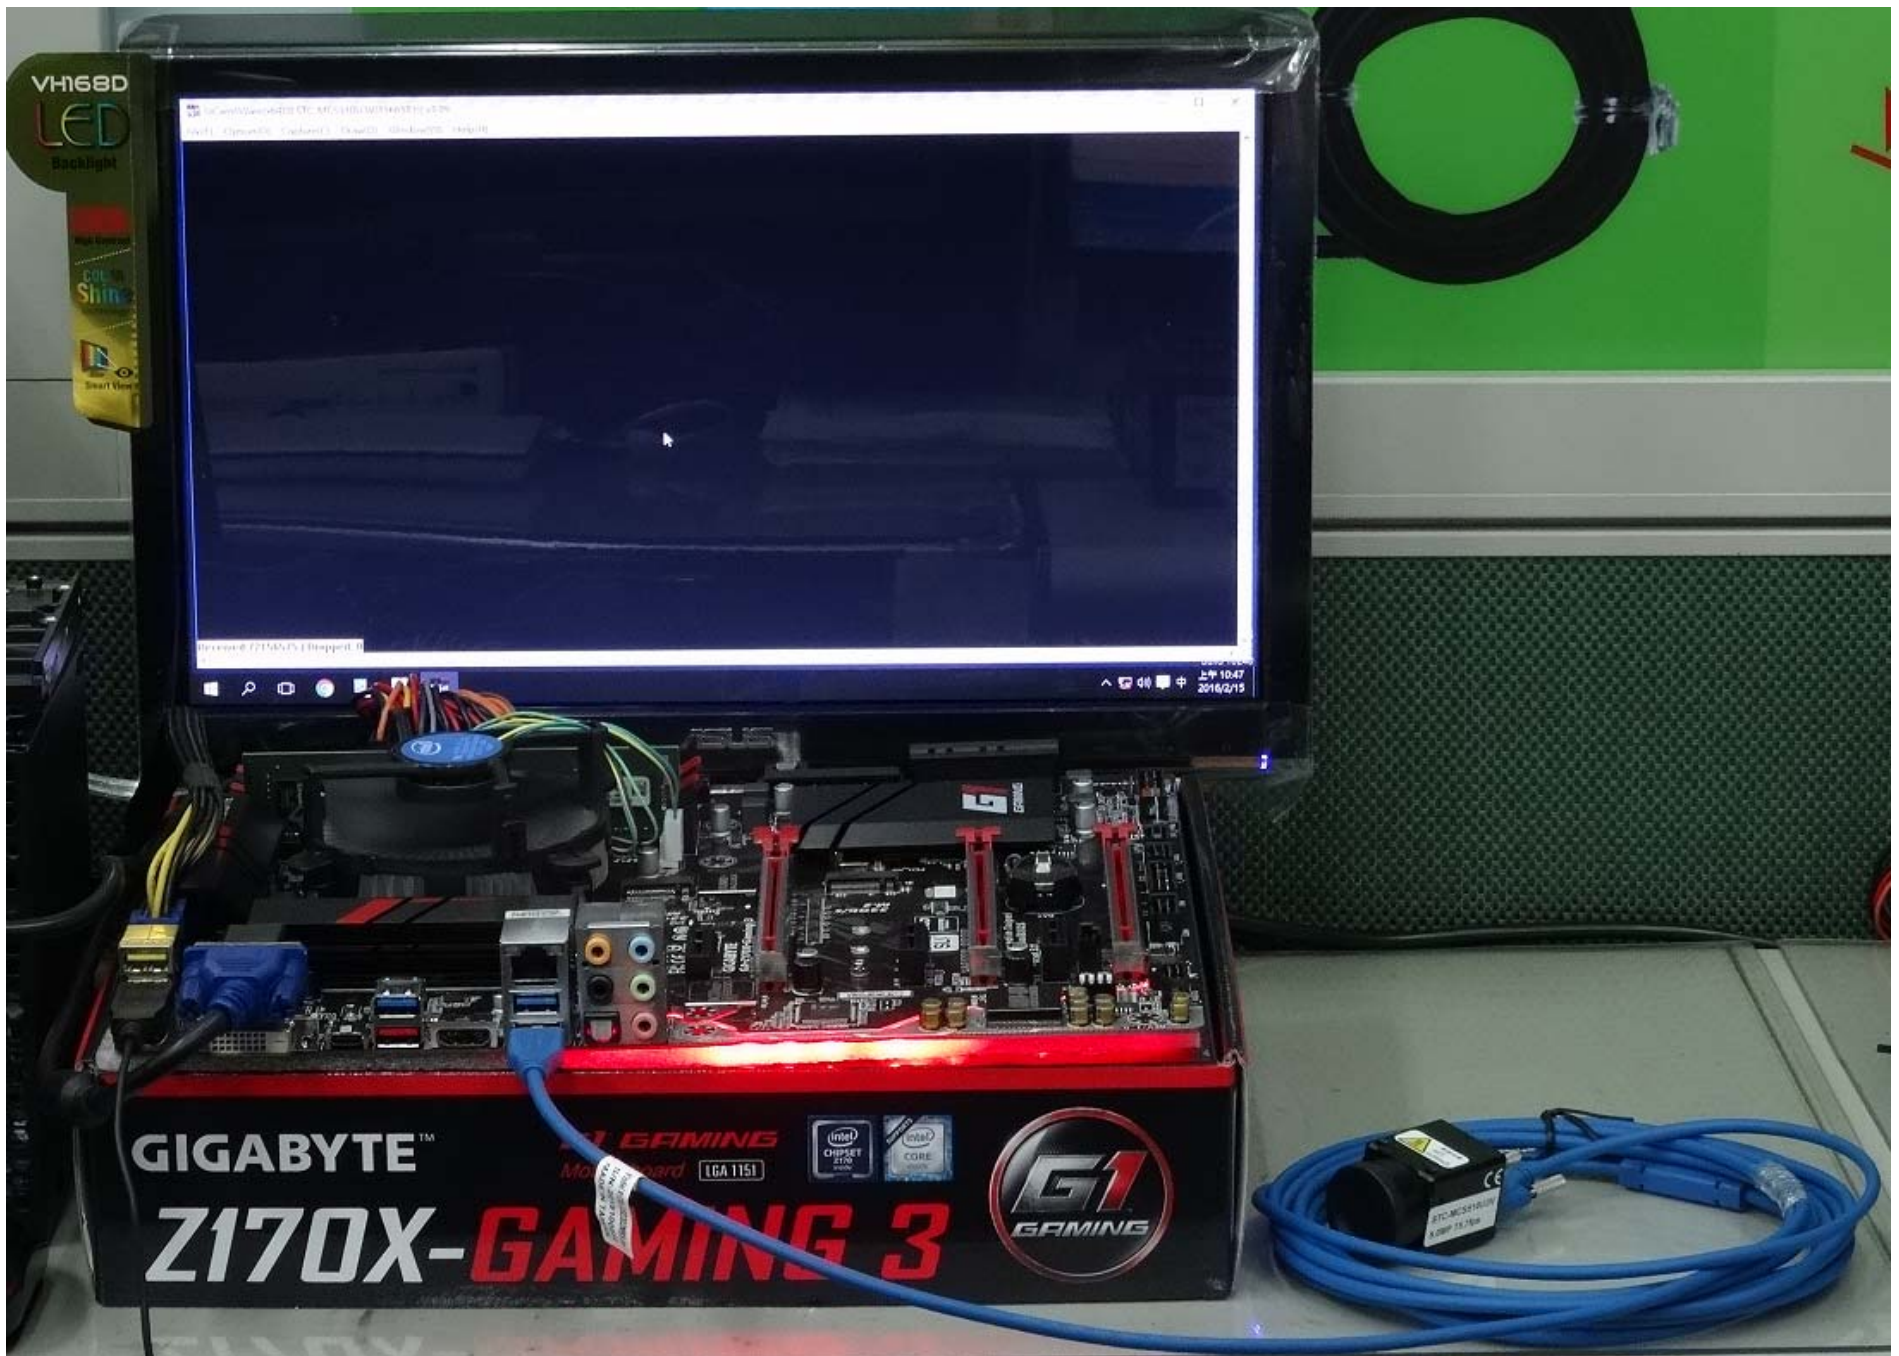

## Test Report

Model : CBL-USD302MBS-5m  
Camera Brand Name : SENTECH

Ver : 1.0

Date : 2016/2/15

### Test Platform

Type	PC		
Model	GIGABYTE GA-Z170X-Gaming 3		
OS	Windows 10 Pro 64-bit		
CPU	Intel Core i5-6400		
HDD	SATA III 1TB		
RAM	DDR4 4GB		
USB 3.0	PCH 6 Ports(Intel Z170 Native)		

Tested Camera : STC-MCS510U3V  
Tested time : 264h